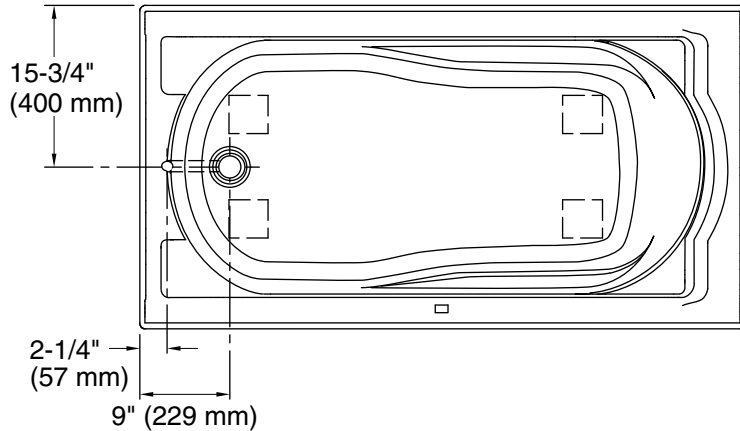

No change in measurements if connected with drain illustrated. (K-7161-AF)

Technical Information

All product dimensions are nominal.

Installation:	Three-wall alcove
Drain location:	Left
Basin area, bottom:	42" x 20" (1067 mm x 508 mm)
Basin area, top:	51" x 24" (1295 mm x 610 mm)
Weight:	80 lbs (36.3 kg)
Minimum floor load:	41 lbs/ft² (200.2 kg/m²)
Water depth:	14" (356 mm)
Water capacity:	60 gal (227.1 L)
Minimum flat for door:	2-1/2" (64 mm)

Notes

Measure your actual product for rough-in details.

Install this product according to the installation instructions.

The hot water supply should be 70% of the capacity of the bath or greater. Installations will vary.