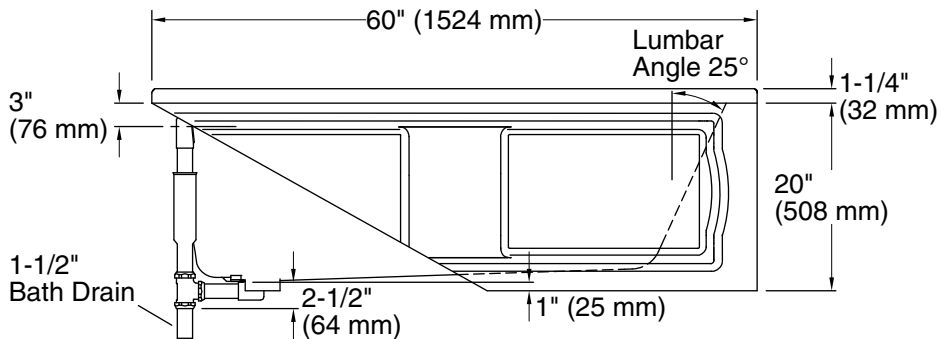

Technical Information

All product dimensions are nominal.

| | |
|------------------------|---|
| Installation: | Three-wall alcove |
| Drain location: | Left |
| Basin area, bottom: | 42" x 20" (1067 mm x 508 mm) |
| Basin area, top: | 51" x 24" (1295 mm x 610 mm) |
| Weight: | 80 lbs (36.3 kg) |
| Minimum floor load: | 41 lbs/ft ² (200.2 kg/m ²) |
| Water depth: | 14" (356 mm) |
| Water capacity: | 60 gal (227.1 L) |
| Minimum flat for door: | 2-1/2" (64 mm) |