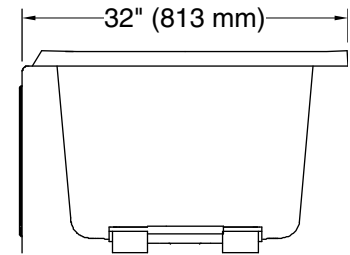

Technical Information

All product dimensions are nominal.

| | |
|------------------------|---|
| Installation: | Three-wall alcove |
| Drain location: | Left |
| Basin area, bottom: | 42" x 20" (1067 mm x 508 mm) |
| Basin area, top: | 51" x 24" (1295 mm x 610 mm) |
| Weight: | 80 lbs (36.3 kg) |
| Minimum floor load: | 41 lbs/ft ² (200.2 kg/m ²) |
| Water depth: | 14" (356 mm) |
| Water capacity: | 60 gal (227.1 L) |
| Minimum flat for door: | 2-1/2" (64 mm) |